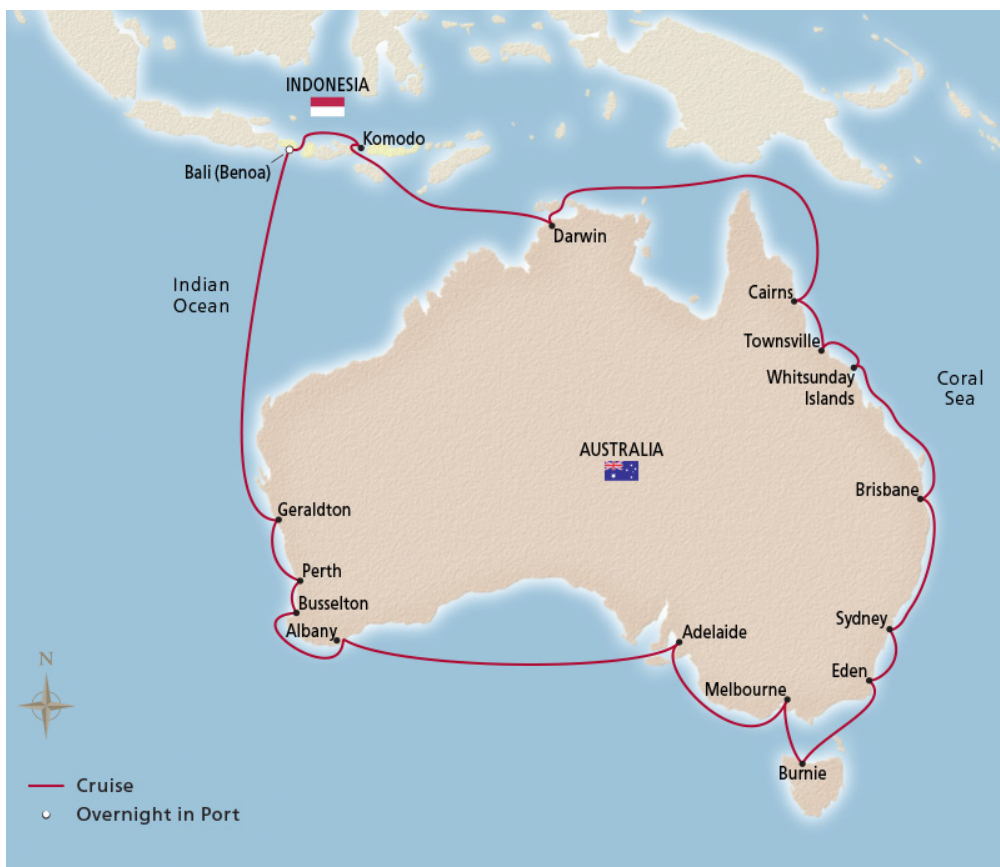

GRAND AUSTRALIA CIRCUMNAVIGATION

32 Days | 15 Guided Tours | 2 Countries

**SAVE
UP TO
\$2000
PER COUPLE**

**NO KIDS | NO CASINOS
VOTED WORLD'S BEST**

Introducing Viking's brand-new 32-day Grand Australia Circumnavigation ocean journey.

Discover a rich combination of beauty and culture as you circumnavigate Australia from Sydney return, encountering iconic natural wonders and lesser-known cultural gems, as well as Indonesian treasures in Komodo and Bali.

On board the award-winning Viking ocean ship, Viking Venus, admire the Whitsunday Islands, the stunning Great Barrier Reef and the wilds of northwestern Tasmania. Immerse yourself in the intriguing histories of Perth, Adelaide and Melbourne as you journey around Australia.

Grand Australia Circumnavigation

32 Days
15 Guided Tours
2 Countries

Sydney to Sydney

Set Sail: January 2025

FROM **\$19,995**
PER PERSON

SAVE UP TO
\$2,000 PER COUPLE

CALL TODAY FOR
MORE INFORMATION

ENJOY, IT'S ALL INCLUDED