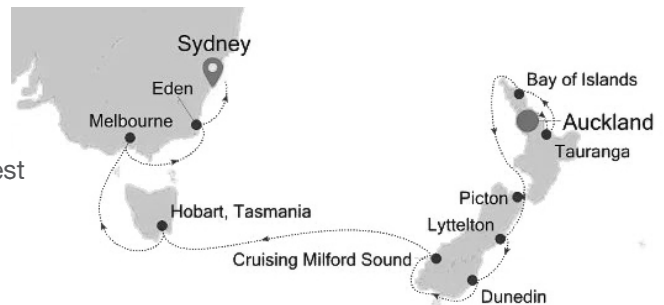

Begin 2024 in style with this fantastic Australia and New Zealand cruise! Start off with an overnight in Auckland, before sailing on to Tauranga, New Zealand's sun capital and the Bay of Islands. A sea day delivers you to the South Island where you will enjoy visiting Picton, Christchurch and Dunedin. Lovely, soulful Milford Sound is your last stop in New Zealand before you sail to Australia and multicultural Melbourne. A day at sea and a stop in Eden brings you to Sydney.

DOOR-TO-DOOR FARE INCLUDES:

- Private executive transfers (between home and airport)
- International roundtrip flights (or air credit)
- Business Class upgrades at reduced rates
- Pre and post-cruise hotel night/s or day use depending on flight schedules
- Transfers and luggage handling

Silver Whisper / 28 December 2023

Duration: 16 Nights

DOOR-TO-DOOR
from \$13,700pp

PORT-TO-PORT
from \$10,750pp

DAY BY DAY

Day 1	Auckland	Day 9	Cruising Milford Sound
Day 2	Auckland	Day 10	Day at Sea
Day 3	Tauranga	Day 11	Day at Sea
Day 4	Bay of Islands	Day 12	Hobart
Day 5	Day at Sea	Day 13	Day at Sea
Day 6	Picton	Day 14	Melbourne
Day 7	Lyttelton (Christchurch)	Day 15	Day at Sea
Day 8	Dunedin (Port Chalmers)	Day 16	Eden
		Day 17	Sydney