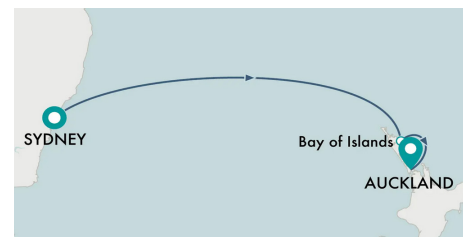

CRYSTAL

Close to Home

6 Star Luxury Cruising

**\$750pp
AIR
CREDIT***

**US\$250
ONBOARD
CREDIT***

Perth (Fremantle) to Auckland
14 Nights | 6 December 2023
Crystal Symphony

A journey filled with expansive vistas and natural beauty, the two-week voyage starts in Perth, sailing around Australia to its buzzing cultural hubs, before crossing the Tasman to New Zealand.

Fares from **\$10,000 pp***

Perth (Fremantle) to Sydney
10 Nights | 6 December 2023
Crystal Symphony

This mesmerizing voyage weaves through the stunning coastlines of Australia. Indulge in the perfect blend of relaxation and exploration on this lovely pre-holiday season cruise.

Fares from **\$7,150 pp***

Sydney to Auckland
4 Nights | 16 December 2023
Crystal Symphony

Embark on a blissful journey from Australia to New Zealand. Travel from Sydney, spending two leisurely days at sea. Upon reaching the Bay of Islands, immerse yourself in the natural beauty, pristine beaches and historic sites.

Fares from **\$12,600 pp***

Sydney to Sydney
17 Nights | 4 January 2024
Crystal Symphony

A journey that takes in the best of the Tasman Sea, starting in electric Sydney before moving down the Australian coast, then setting sail across the sea to New Zealand and returning to Sydney.