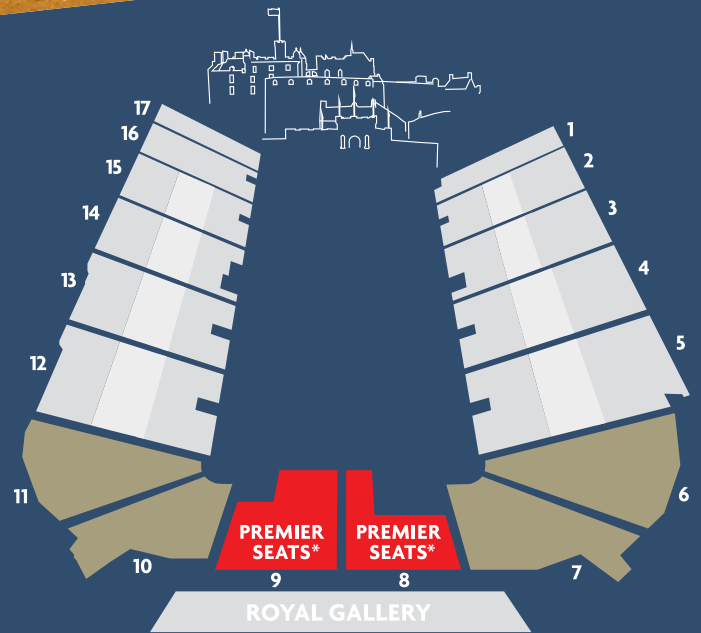

*Premier seats have padded seat and backrest and include an arm-rest.

OFFERS END 15 MAY 2024

ZEPPELIN TRAVEL

The Professional Centre, Suite 1, 189 Ashmore Road, Benowa

Phone: (07) 555 79 888 | Freecall: 1300 786 888

info@zt.com.au | www.zt.com.au

zeppelintravel zeppelintravelau

IMPORTANT BOOKING CONDITIONS