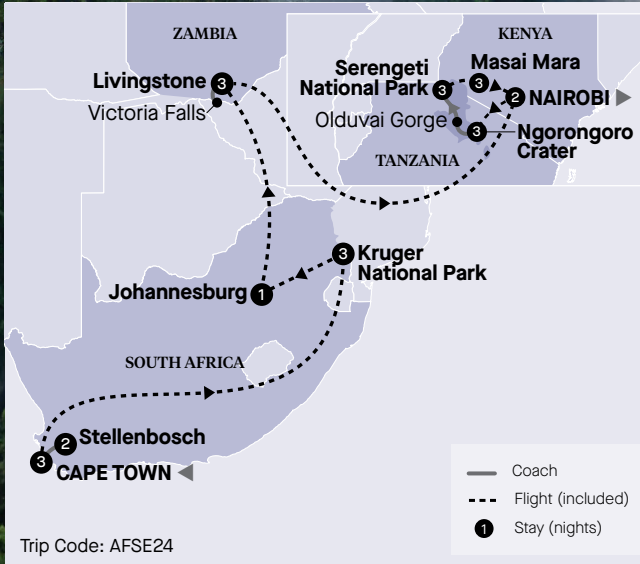

AFRICA 2025/26

DISCOVER THE NEW

Contrasts of Africa

24 days Cape Town to Nairobi

Departures: May 2025 to April 2026

- 23 nights in hand-picked accommodation.
- Services of an expert APT Tour Director.
- Luxury dining - a total of 55 meals.
- All internal flights as per itinerary, transfers, portorage, gratuities are included.
- Flying Doctor Service in Kenya and Tanzania is included.
- See some of the earliest evidence of our first human ancestors at Olduvai Gorge.
- At a lantern-lit bush kitchen, savour an outdoor dinner featuring local specialties.
- Enjoy a private performance by the Kenyan Boys Choir.

From \$35,495 per person, twin share*
SAVE UP TO \$3,000 PER COUPLE*

Contact your APT Travel Expert

Essence of Southern Africa

13 days Cape Town to Livingstone

Departures: May 2025 to April 2026

- 12 nights hand-picked accommodation.
- A total of 24 meals, transfers, portorage, gratuities and all internal flights as per itinerary are included.
- Services of an expert APT Tour Director.
- Take a fascinating cultural walking tour through the historic town of Stellenbosch.
- Dine aboard the luxurious Royal Livingstone Express steam train amid breathtaking views of Victoria Falls.

From \$16,495 per person, twin share*
SAVE UP TO \$1,400 PER COUPLE*

East Africa Safari

12 days Nairobi return

Departures: May 2025 to April 2026

- 11 nights hand-picked accommodation.
- A total of 30 meals, transfers, portorage, gratuities and all internal flights as per itinerary are included.
- Services of an expert APT Tour Director.
- Flying Doctor Service in Kenya and Tanzania is included, providing medical support during your travels.
- Visit Kilmatembo School at Mto Wa Mbu village, where you can experience the local culture and hospitality.