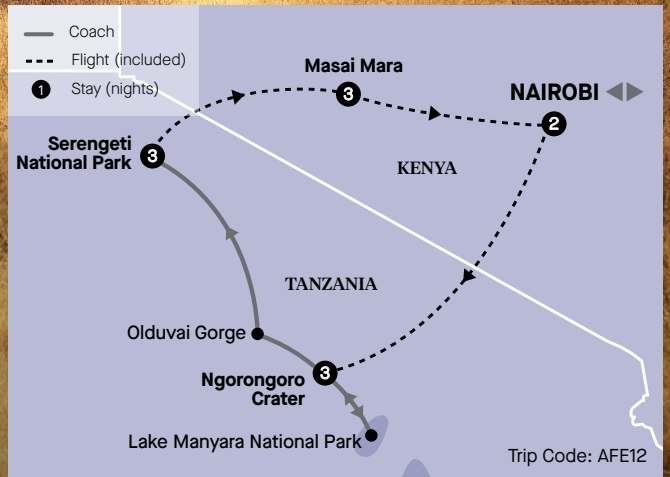

AFRICA 2025/26

DISCOVER THE NEW

Contrasts of Africa

24 days Cape Town to Nairobi

Departures: May 2025 to April 2026

- 23 nights in hand-picked accommodation.
- Services of an expert APT Tour Director.
- Luxury dining - a total of 55 meals.
- All internal flights as per itinerary, transfers, portorage, gratuities are included.
- Flying Doctor Service in Kenya and Tanzania is included.
- See some of the earliest evidence of our first human ancestors at Olduvai Gorge.
- At a lantern-lit bush kitchen, savour an outdoor dinner featuring local specialties.
- Enjoy a private performance by the Kenyan Boys Choir.

From \$35,495 per person, twin share*
SAVE UP TO \$3,000 PER COUPLE*

Contact your APT Travel Expert

Essence of Southern Africa

13 days Cape Town to Livingstone

Departures: May 2025 to April 2026

- 12 nights hand-picked accommodation.
- A total of 24 meals, transfers, portorage, gratuities and all internal flights as per itinerary are included.
- Services of an expert APT Tour Director.
- Take a fascinating cultural walking tour through the historic town of Stellenbosch.
- Dine aboard the luxurious Royal Livingstone Express steam train amid breathtaking views of Victoria Falls.

From \$16,495 per person, twin share*
SAVE UP TO \$1,400 PER COUPLE*

East Africa Safari

12 days Nairobi return

Departures: May 2025 to April 2026

- 11 nights hand-picked accommodation.
- A total of 30 meals, transfers, portorage, gratuities and all internal flights as per itinerary are included.
- Services of an expert APT Tour Director.
- Flying Doctor Service in Kenya and Tanzania is included, providing medical support during your travels.
- Visit Kilmatembo School at Mto Wa Mbu village, where you can experience the local culture and hospitality.