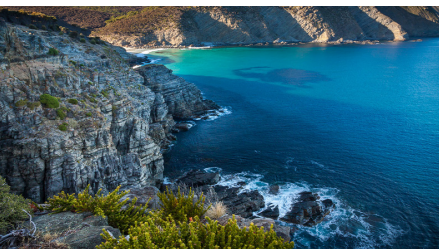

SOUTH COAST CRUISES

Wild Islands of South Australia

10 nights from $6,710pp[^]

Explore South Australia's islands and coastline, viewing wildlife and tasting local seafood and wine.