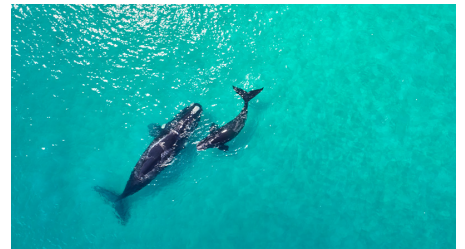

Whales and Trails of Western Australia

10 nights from $9,600pp[^]

Follow the whale migratory trail south from Fremantle, discovering an abundance of wildlife along the way.