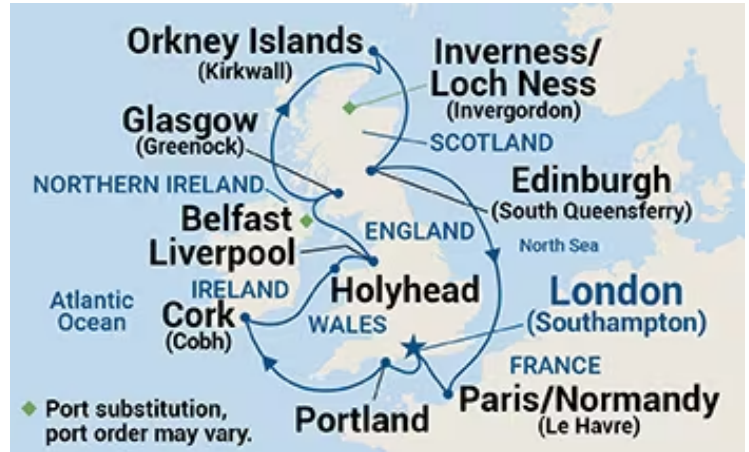

British Isles (Scotland, Ireland & France)
12 nights - Regal Princess

Interior from*	Oceanview from*	Balcony from*	Mini-Suite from*
$3,839	N/A	$4,349	$5,119

per person based on Princess Plus fares departing 9 May 2025.