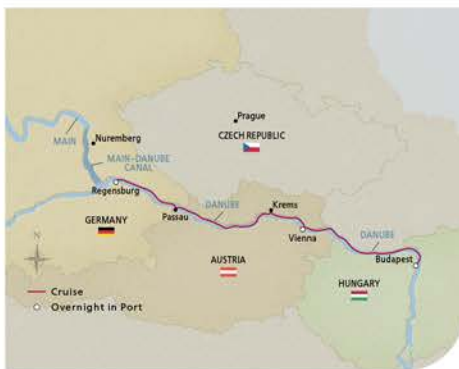

ROMANTIC DANUBE

8-days Budapest to Regensburg or vice versa

HOLLAND & BELGIUM

10-days Amsterdam to Antwerp or vice versa

PARIS TO THE SWISS ALPS

12-days Paris to Zürich or vice versa

TULIPS & WINDMILLS

10-days Amsterdam to Amsterdam

LONDON, PARIS & D-DAY

12-days London to Paris

CHÂTEAUX, RIVERS & WINE

8-days Bordeaux to Bordeaux

PORTUGAL'S RIVER OF GOLD

10-days Lisbon to Porto

CHRISTMAS MARKETS

CHRISTMAS ON THE SEINE

8-days Paris to Paris

CHRISTMAS ON THE DANUBE

8-days Budapest to Regensburg or vice versa

Offer is valid when booking a Standard (E) stateroom on the following voyages:

CHRISTMAS MARKET, BERLIN, GERMANY

CHRISTMAS ON THE RHINE

8-days Amsterdam to Basel or vice versa

CHRISTMAS ON THE RHINE & MOSELLE

12-days Paris to Zürich or vice versa

CHRISTMAS ALONG THE ELBE

10-days Berlin to Prague or vice versa

CHRISTMAS ON THE MAIN & MOSELLE