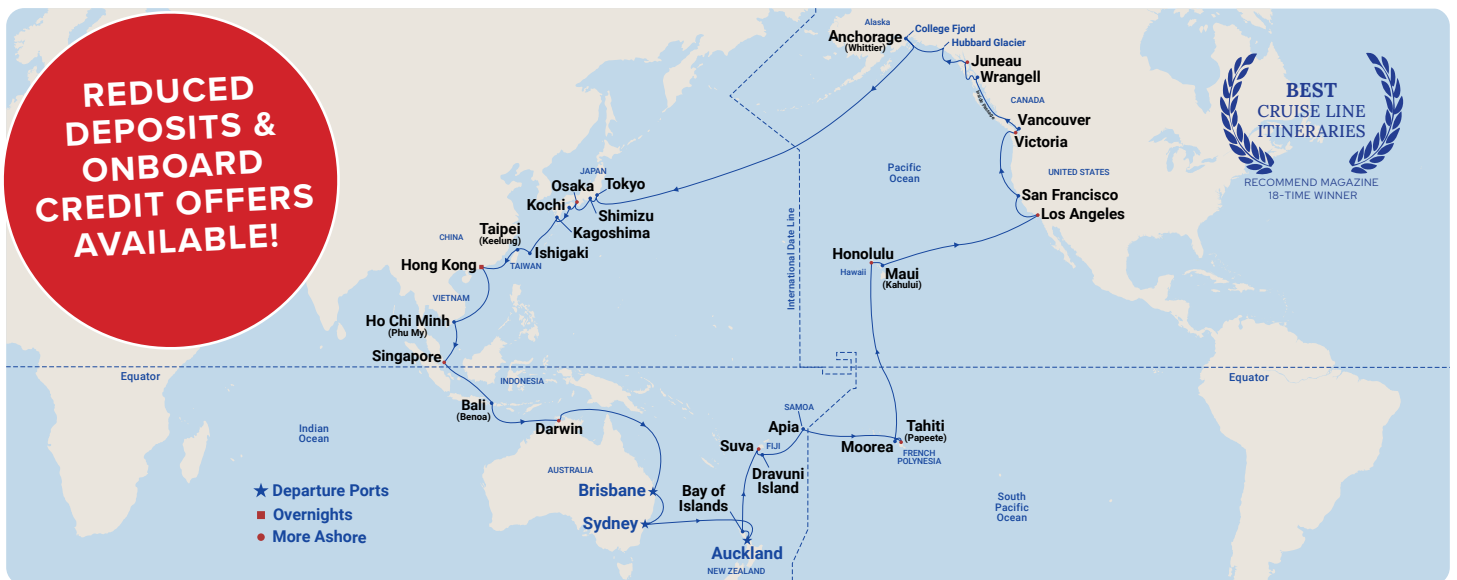

79 nights Longest Circle Pacific ever from Australia	32 destinations	13 countries	3 continents Australia, Asia and North America	15 UNESCO World Heritage Sites	9 MORE ASHORE late night calls and overnight stay in Hong Kong	Cross Equator 2 times	Cross the Dateline 2 times

**ON SALE 7 NOVEMBER for PAST PRINCESS PASSENGERS - ON SALE 14 NOVEMBER for GENERAL PUBLIC
DON'T MISS OUT - REGISTER YOUR INTEREST TODAY!**