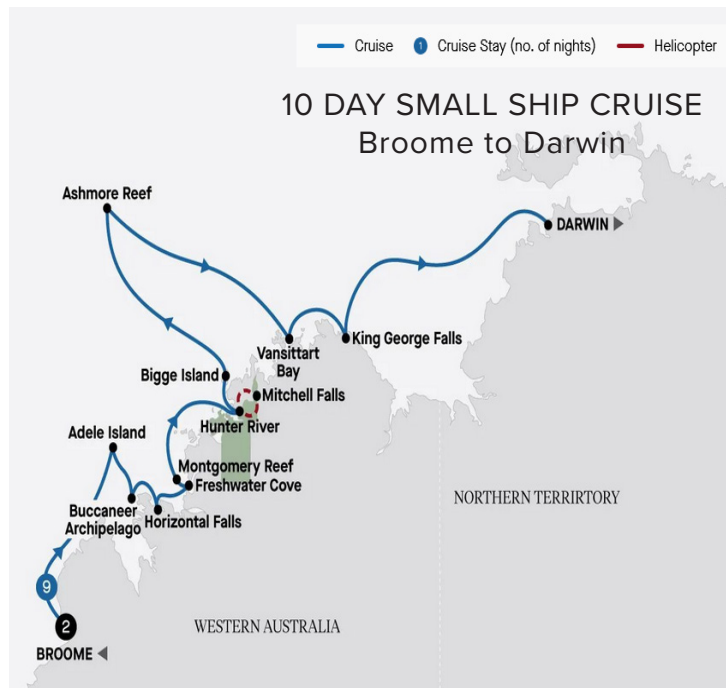

APT

LUXURY TRAVEL

SAVE
up to
\$4,000
per couple*
+

Exclusive
Zeppelin Travel
Discount
**SAVING AN
ADDITIONAL
\$750 per
couple***

KIMBERLEY COASTAL EXPEDITION 2025

Cruise along the stunning Kimberley Coast aboard the luxurious Seabourn Pursuit. Visit some of the Kimberley's majestic natural wonders including Horizontal Falls, Montgomery Reef, Bigge Island, King George Falls and more. Enjoy delectable dining and luxury accommodation on board your ship.

TOUR INCLUSIONS

- 9 nights aboard the Seabourn Pursuit with daily excursions on Zodiac vessels
- Experiences in 11 destinations
- Locally inspired dining – a total of 26 meals and a wide range of onboard beverages
- Services of an APT Cruise Director and expert Expedition Team
- View the incredible natural phenomenon Horizontal Falls
- Join your Expedition Team to explore Montgomery Reef by Zodiac
- Step ashore on Bigge Island and discover Aboriginal rock art created by the Wunambal people

10 Days | Departures May-Aug 2025

APT Twin Share: was from \$48,195pp - now \$46,195pp

WITH EXCLUSIVE ZEPPELIN TRAVEL DISCOUNT you pay from just \$15,820pp

The Professional Centre, Suite 1, 189 Ashmore Road, Benowa