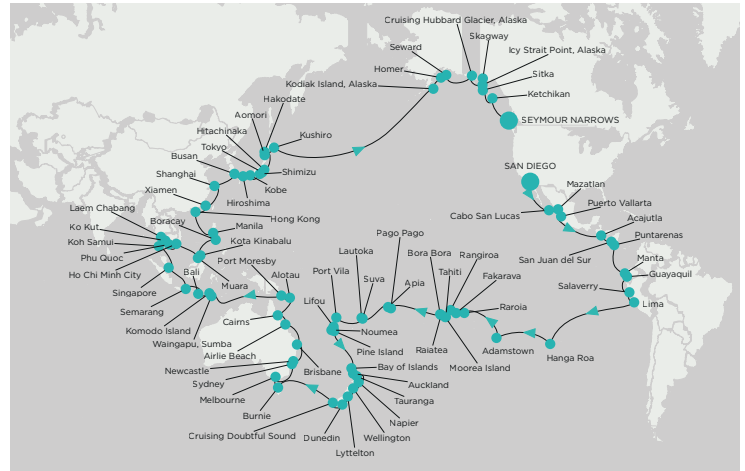

CRYSTAL

World Cruise 2027

SAN DIEGO → VANCOUVER

JAN 8 - MAY 28, 2027 | CRYSTAL SERENITY | FROM \$111,000 PER GUEST*

140 NIGHTS ✦ 83 DESTINATIONS ✦ 29 COUNTRIES ✦ 14 OVERNIGHTS

WE'RE HEADING FOR NEW HORIZONS...

Pack your bags for the 2027 World Cruise, an enchanting voyage across the Pacific Ocean. Departing San Diego, we set our course due south to explore the western reaches of Central and South America before the azure waters of the Pacific lure us out to embrace the pure shores of the South Sea Islands. Restless for adventure, we head to New Zealand and Australia, then meander through sultry Indonesia to our westernmost point, Singapore and Thailand. We curve around to examine three pearls of the east, China, South Korea and Japan, before crossing continents once more to the awesome wilds of Alaska and our final port, the mighty Canadian city of Vancouver. Embark on this transformative experience enveloped in the warm hospitality and companionship of our Crystal family.