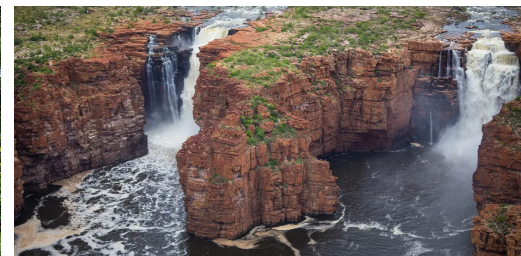

ZEPELIN TRAVEL

You're Invited to **The Commodore's Cruise Launch**

THE KIMBERLEY & INDONESIA
FLY, CRUISE & STAY HOLIDAY PACKAGE

21 Days | Departs 1 July 2025

Join Zeppelin Travel and the Commodore of the Southport Yacht Club, Glenn Burrell, for an exclusive information session.

Explore the incredible highlights, unique experiences, and exceptional inclusions of this spectacular fly, cruise, and stay package to the Kimberleys and Indonesia.

Discover the details of this special journey, featuring 3 nights in Bali, a luxurious 16-night Silversea cruise, and so much more!

RSVP is essential—secure your spot today.

LOCATION	DATE	TIME
Southport Yacht Club 1 MacArthur Parade, Main Beach	Tuesday 28 January 2025	10am - 12pm

Please contact Zeppelin Travel to RSVP on (07) 555 79 888 or info@zt.com.au

ZEPELIN TRAVEL

The Professional Centre, Suite 1, 189 Ashmore Road, Benowa
Phone: (07) 555 79 888 | Freecall: 1300 786 888
info@zt.com.au | www.zt.com.au

zeppelintravel

zeppelintravelau