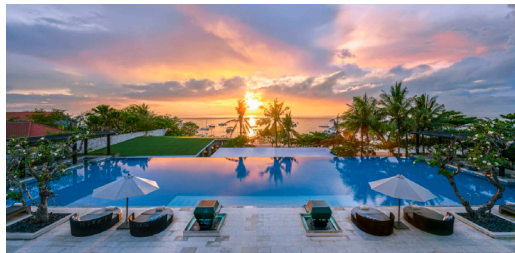

ZEPELIN TRAVEL

You're Invited to **The Commodore's Cruise Launch**

THE KIMBERLEY & INDONESIA
FLY, CRUISE & STAY HOLIDAY PACKAGE

21 Days | Departs 1 July 2025

Join Zeppelin Travel and the Commodore of the Southport Yacht Club, Glenn Burrell, for an exclusive information session.

Explore the incredible highlights, unique experiences, and exceptional inclusions of this spectacular fly, cruise, and stay package to the Kimberleys and Indonesia.

Discover the details of this special journey, featuring 3 nights in Bali, a luxurious 16-night Silversea cruise, and so much more!

RSVP is essential—secure your spot today.

LOCATION	DATE	TIME
Southport Yacht Club 1 MacArthur Parade, Main Beach	Tuesday 28 January 2025	10am - 12pm

Please contact Zeppelin Travel to RSVP on (07) 555 79 888 or info@zt.com.au

ZEPELIN TRAVEL

The Professional Centre, Suite 1, 189 Ashmore Road, Benowa
Phone: (07) 555 79 888 | Freecall: 1300 786 888
info@zt.com.au | www.zt.com.au

zeppelintravel

zeppelintravelau