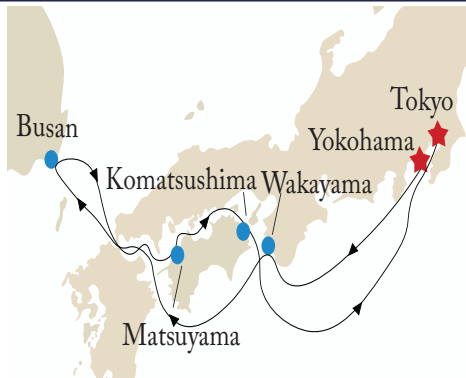

FREE Return Flights\*

Luxury Cruise

All Meals Onboard

A selection of beverages\*

Shore Excursions

Special Single fares

FLY FREE\* FROM SYDNEY, MELBOURNE OR BRISBANE TO OSAKA RETURN

FLY FREE\* FROM SYDNEY, MELBOURNE OR BRISBANE TO TOKYO RETURN

FLY FREE\* FROM SYDNEY, MELBOURNE OR BRISBANE TO TOKYO RETURN

## JAPAN'S AUTUMN COLOURS

Roundtrip Kobe, Japan  
8 night luxury voyage aboard  
*MITSUI OCEAN FUJI*  
**19 - 27 September 2026**

- Kobe, Japan — One of Japan's most cosmopolitan ports, nestled between the Rokko mountains and Osaka Bay, celebrated for its international heritage, and world-famous Kobe beef.
- Hakata, Japan — The historic heart of Fukuoka and Japan's foodie capital.

## JAPAN'S ANCIENT SHORES

Yokohama - Tokyo, Japan  
8 night luxury voyage aboard  
*MITSUI OCEAN FUJI*  
**8 - 16 August 2026**

- Wakayama, Matsuyama and Komatsushima are steeped in temple culture, samurai heritage and pilgrimage routes.
- Enjoy an extended stay in Komatsushima.
- Conclude in Tokyo, enriched by world-class dining and vibrant nightlife.