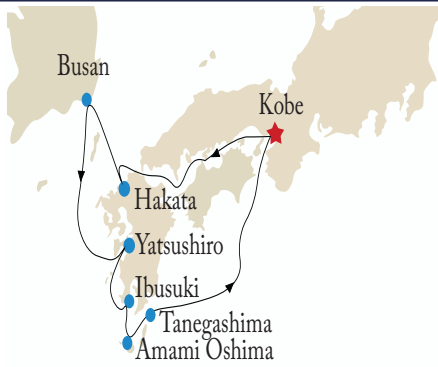

FREE Return Flights\*

Luxury Cruise

All Meals Onboard

A selection of beverages\*

Shore Excursions

Special Single fares

FLY FREE\* FROM SYDNEY, MELBOURNE OR BRISBANE TO OSAKA RETURN

FLY FREE\* FROM SYDNEY, MELBOURNE OR BRISBANE TO TOKYO RETURN

FLY FREE\* FROM SYDNEY, MELBOURNE OR BRISBANE TO TOKYO RETURN

## JAPAN'S AUTUMN COLOURS

Roundtrip Kobe, Japan  
8 night luxury voyage aboard  
*MITSUI OCEAN FUJI*  
**19 - 27 September 2026**

- Kobe, Japan — One of Japan's most cosmopolitan ports, nestled between the Rokko mountains and Osaka Bay, celebrated for its international heritage, and world-famous Kobe beef.
- Hakata, Japan — The historic heart of Fukuoka and Japan's foodie capital.

## JAPAN'S ANCIENT SHORES

Yokohama - Tokyo, Japan  
8 night luxury voyage aboard  
*MITSUI OCEAN FUJI*  
**8 - 16 August 2026**

- Wakayama, Matsuyama and Komatsushima are steeped in temple culture, samurai heritage and pilgrimage routes.
- Enjoy an extended stay in Komatsushima.
- Conclude in Tokyo, enriched by world-class dining and vibrant nightlife.