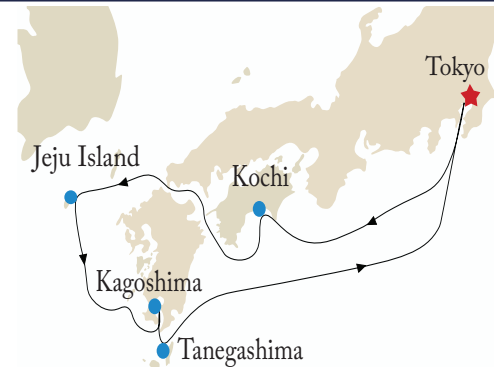

FREE Return Flights\*

Luxury Cruise

All Meals Onboard

A selection of beverages\*

Shore Excursions

Special Single fares

FLY FREE\* FROM SYDNEY, MELBOURNE OR BRISBANE TO OSAKA RETURN

FLY FREE\* FROM SYDNEY, MELBOURNE OR BRISBANE TO TOKYO RETURN

FLY FREE\* FROM SYDNEY, MELBOURNE OR BRISBANE TO TOKYO RETURN

## JAPAN'S AUTUMN COLOURS

Roundtrip Kobe, Japan  
8 night luxury voyage aboard  
*MITSUI OCEAN FUJI*  
**19 - 27 September 2026**

- Kobe, Japan — One of Japan's most cosmopolitan ports, nestled between the Rokko mountains and Osaka Bay, celebrated for its international heritage, and world-famous Kobe beef.
- Hakata, Japan — The historic heart of Fukuoka and Japan's foodie capital.

## JAPAN'S ANCIENT SHORES

Yokohama - Tokyo, Japan  
8 night luxury voyage aboard  
*MITSUI OCEAN FUJI*  
**8 - 16 August 2026**

- Wakayama, Matsuyama and Komatsushima are steeped in temple culture, samurai heritage and pilgrimage routes.
- Enjoy an extended stay in Komatsushima.
- Conclude in Tokyo, enriched by world-class dining and vibrant nightlife.